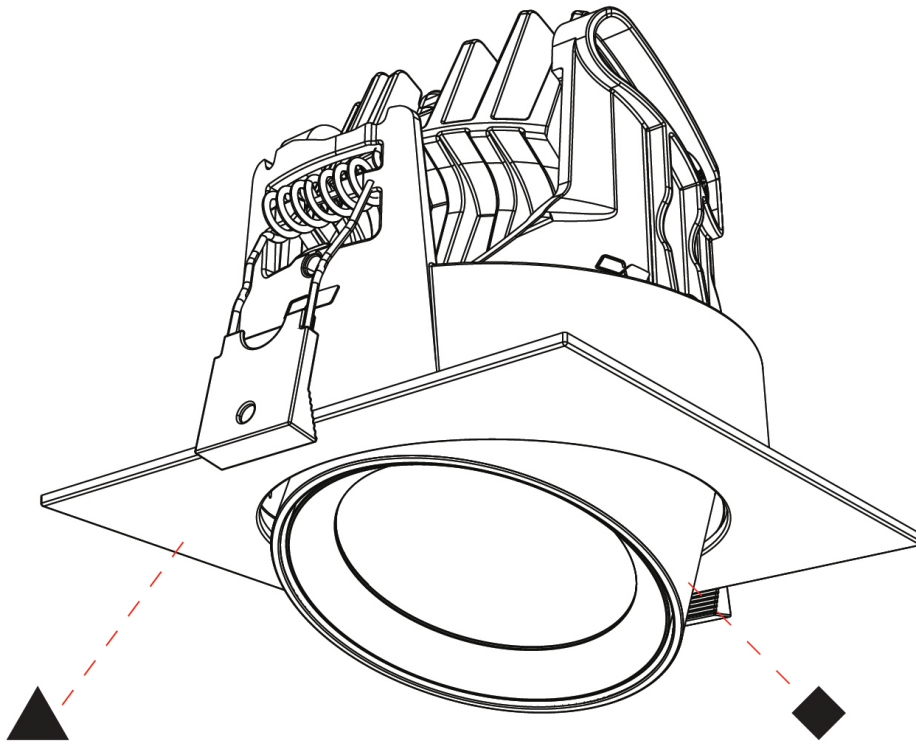

CENTRIQ SQUARE ADJUSTABLE RECESSED

A35982-

PROJECT _____

TYPE _____

SPECIFIER _____

QUANTITY _____

DATE _____

A